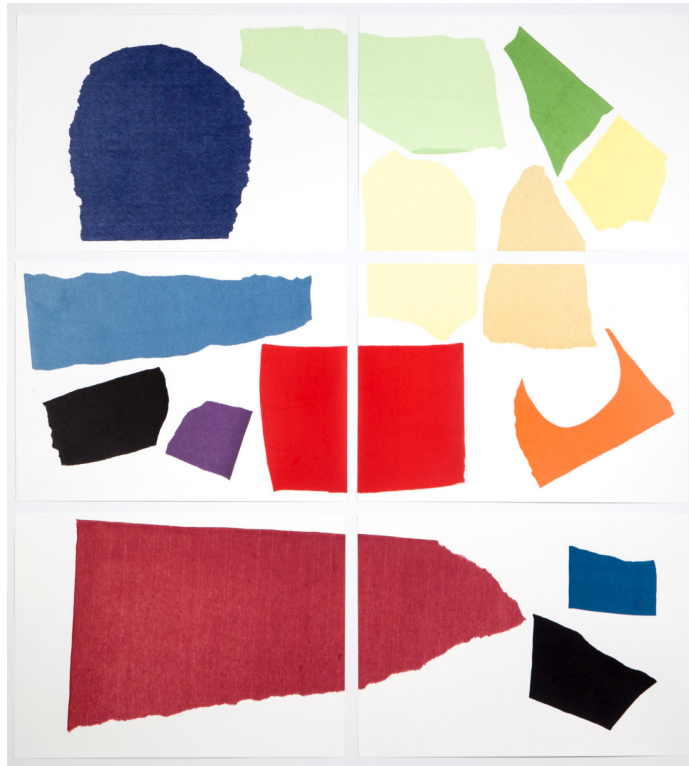

Wingate Studio

Robin Cameron, *Great Maquette XI & XV*, 2018

chine collé

\$4000 each

Great Maquette XI, 2018

54.5 x 54.25 inches

Great Maquette XV, 2018

36.25 x 81.5 inches