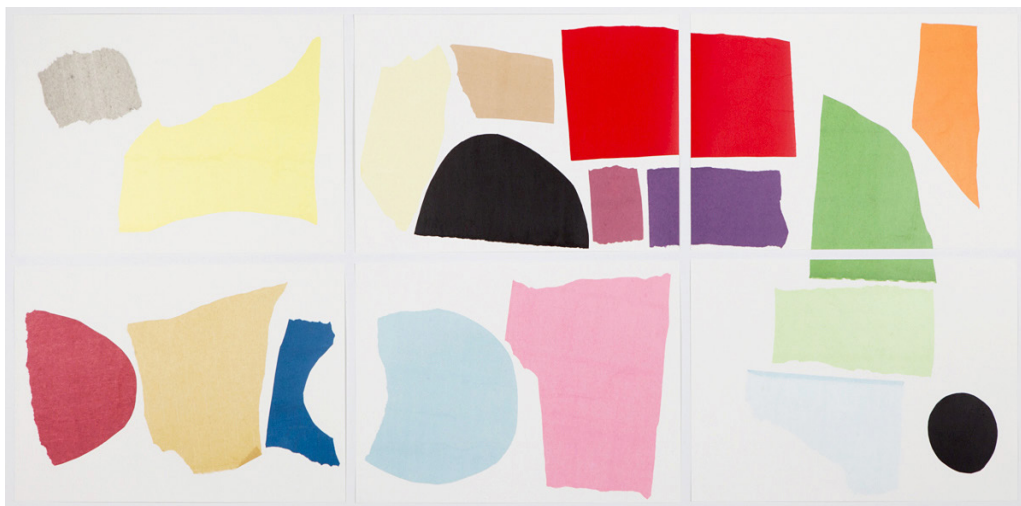

Wingate Studio

Robin Cameron, *Great Maquette XI & XV*, 2018

chine collé

\$4000 each

Great Maquette XI, 2018

54.5 x 54.25 inches

Great Maquette XV, 2018

36.25 x 81.5 inches